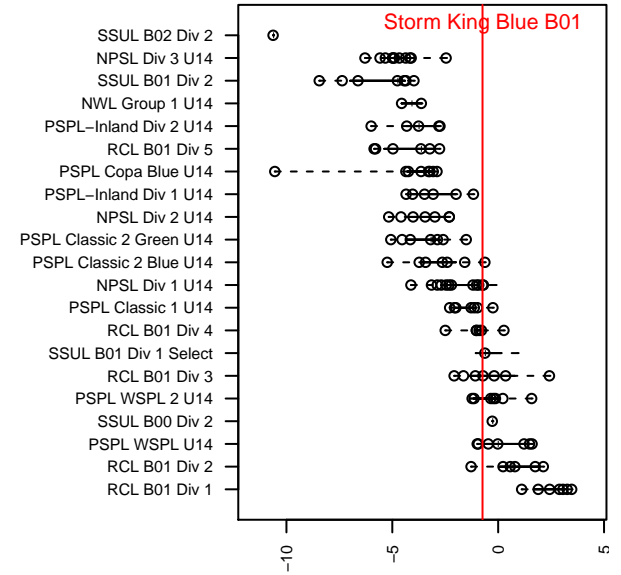

Storm King Blue B01

Storm King SC
 Port Angeles, WA
 B01 total strength=1175
 attack=5.2 defense=2.59
 fall league = NPSL Div 1 U14
 spr league = Spr NPSL Div 1 U14
 notes= Vipers

alt names used:
 Storm King '01 Vipers
 Storm King B01 Blue – B14
 Storm King Vipers B'01
 Storm King Vipers B01 Blue
 Storm King Blue
 Storm King Vipers B'01

Venues played:
 2015 Dungeness Cup BU14 Olympic
 2015 Tyee Cup BU14
 2015 Island Cup BU13–14
 2015 NPSL Division 1 U14
 2015 Founders Cup B01
 2015 Spr NPSL Division 1 U14

Storm King Blue B01
 Dots are actual minus expected GF (blue circles) and GA (red triangles).
 Blue line is smoothed change in attack strength. Red is smoothed change in defense strength.

**attack and defense variance (black dot)
relative to other teams
and top 10 in region**

**attack and defense rating
relative to others at age
and all opponents in last 13 months**

Performance relative to 13 month average