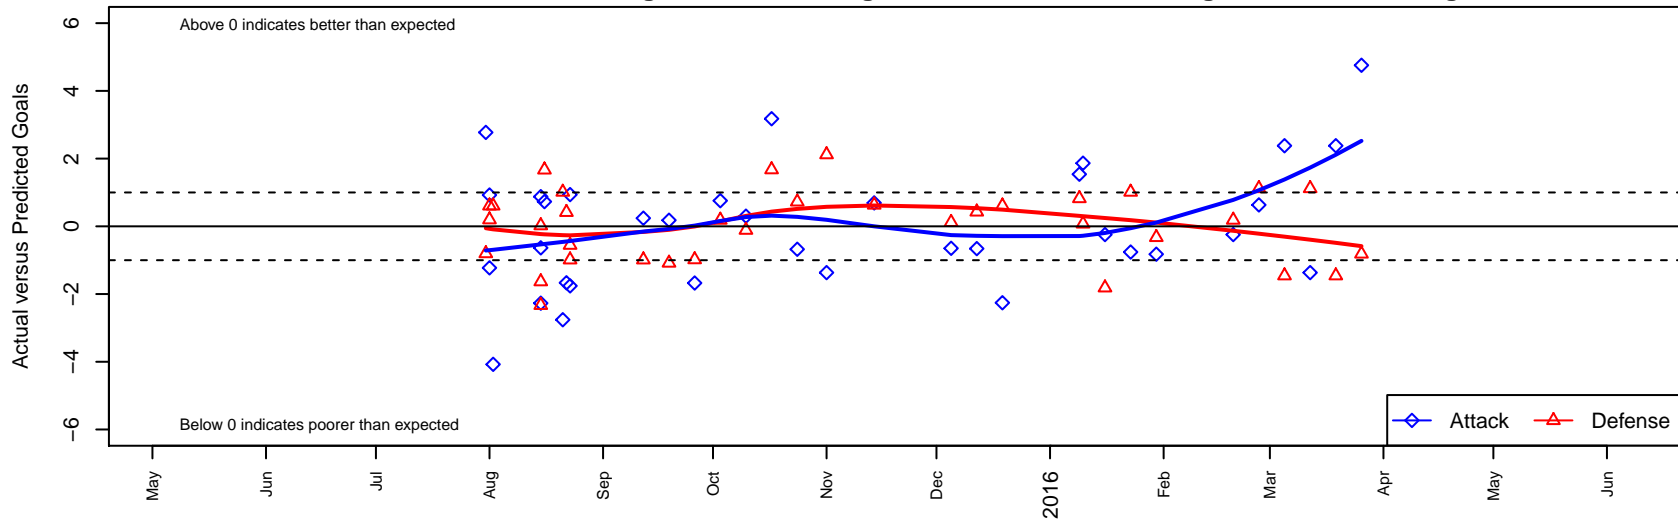

Storm King Blue B01

Storm King SC
 Port Angeles, WA
 B01 total strength=1175
 attack=5.2 defense=2.59
 fall league = NPSL Div 1 U14
 spr league = Spr NPSL Div 1 U14
 notes= Vipers

alt names used:
 Storm King '01 Vipers
 Storm King B01 Blue – B14
 Storm King Vipers B'01
 Storm King Vipers B01 Blue
 Storm King Blue
 Storm King Vipers B'01

Venues played:
 2015 Dungeness Cup BU14 Olympic
 2015 Tyee Cup BU14
 2015 Island Cup BU13–14
 2015 NPSL Division 1 U14
 2015 Founders Cup B01
 2015 Spr NPSL Division 1 U14

Storm King Blue B01
 Dots are actual minus expected GF (blue circles) and GA (red triangles).
 Blue line is smoothed change in attack strength. Red is smoothed change in defense strength.

**attack and defense variance (black dot)
relative to other teams
and top 10 in region**

**attack and defense rating
relative to others at age
and all opponents in last 13 months**

Performance relative to 13 month average